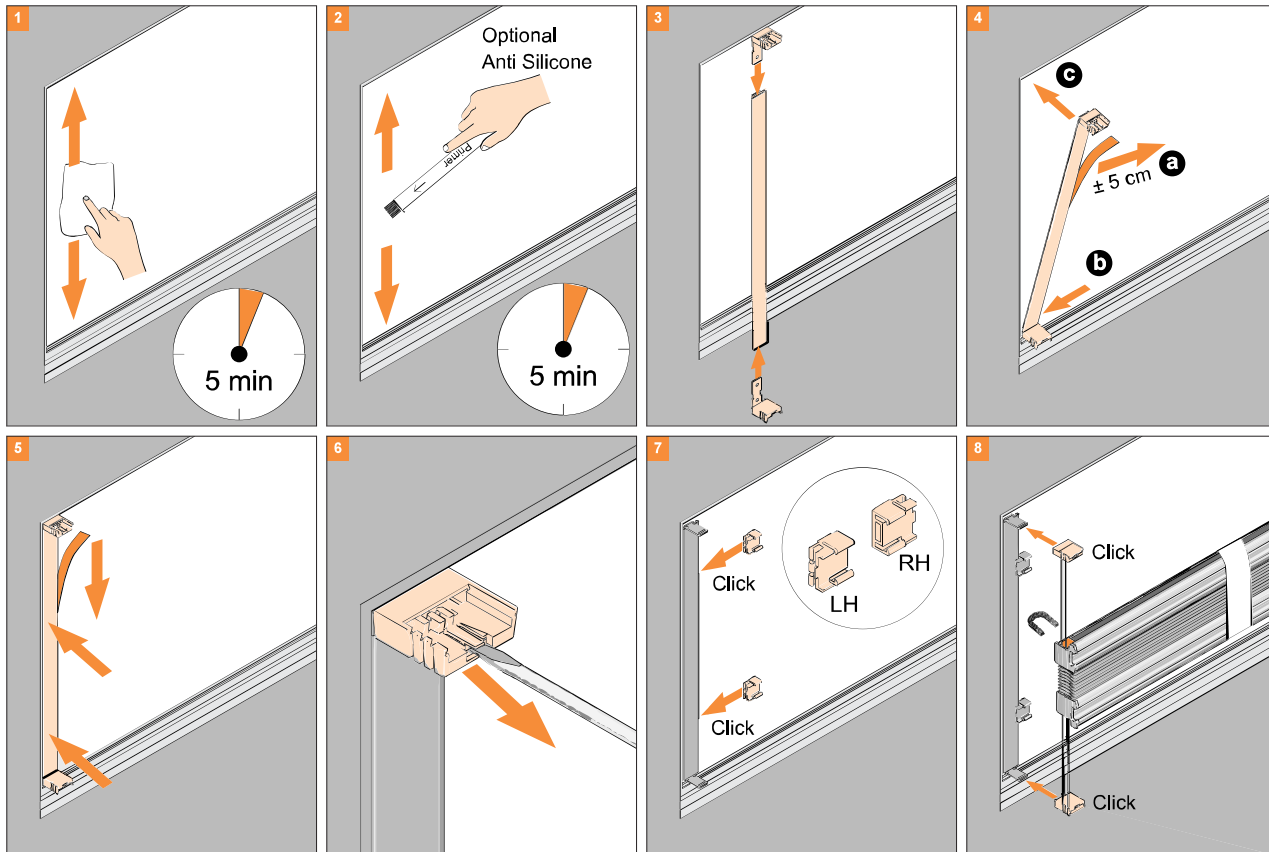

Luxaflex® Tru-Fit® Glide Fitting Guide / CrosbyBlinds

[Installation and user manuals]

[BB24-a3 3.1 TruFit® Glide #670]

in mm						
≤ 800	2	4	1	1	4	1
801-1500	2	4	1	1	4	1
1501-2200	2	4	1	1	4	1

Model
BB24-a3
3.1
TruFit® Glide