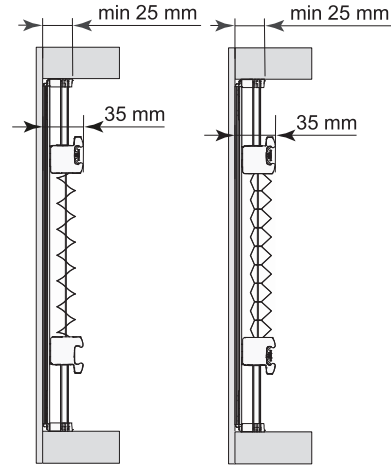

Luxaflex® Tru-Fit® Glide Fitting Guide / CrosbyBlinds

[Installation and user manuals]

[BB24-a3 3.1 TruFit® Glide #670]

in mm						
≤ 800	2	4	1	1	4	1
801-1500	2	4	1	1	4	1
1501-2200	2	4	1	1	4	1

Model
BB24-a3
3.1
TruFit® Glide