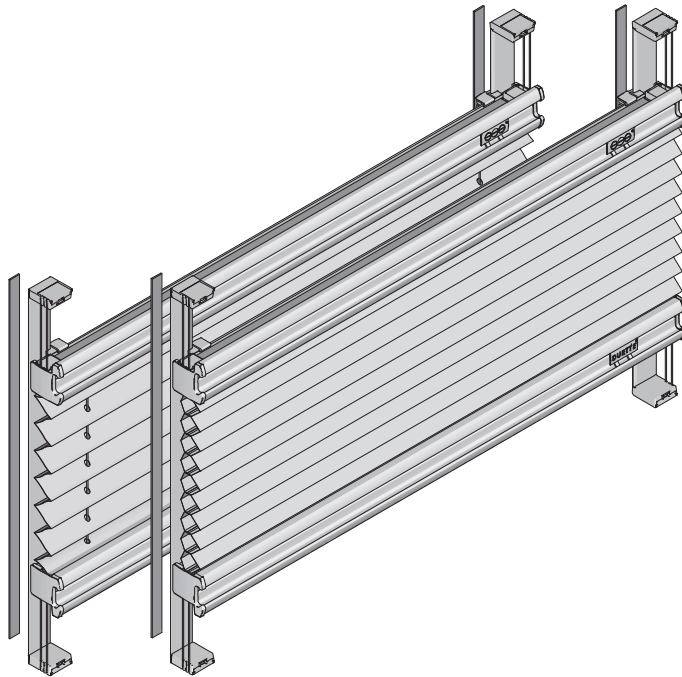

Luxaflex® Tru-Fit® Glide Fitting Guide / CrosbyBlinds

[Installation and user manuals]

[BB24-a3 3.1 TruFit® Glide #670]

in mm						
≤ 800	2	4	1	1	4	1
801-1500	2	4	1	1	4	1
1501-2200	2	4	1	1	4	1

Model
BB24-a3
3.1
TruFit® Glide

Demount

Removal