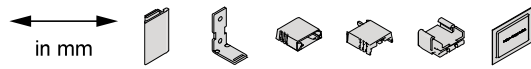

Luxaflex® Tru-Fit® Glide Fitting Guide / CrosbyBlinds

[Installation and user manuals]

[BB24-a3 3.1 TruFit® Glide #670]

in mm						
≤ 800	2	4	1	1	4	1
801-1500	2	4	1	1	4	1
1501-2200	2	4	1	1	4	1

Model
BB24-a3
3.1
TruFit® Glide