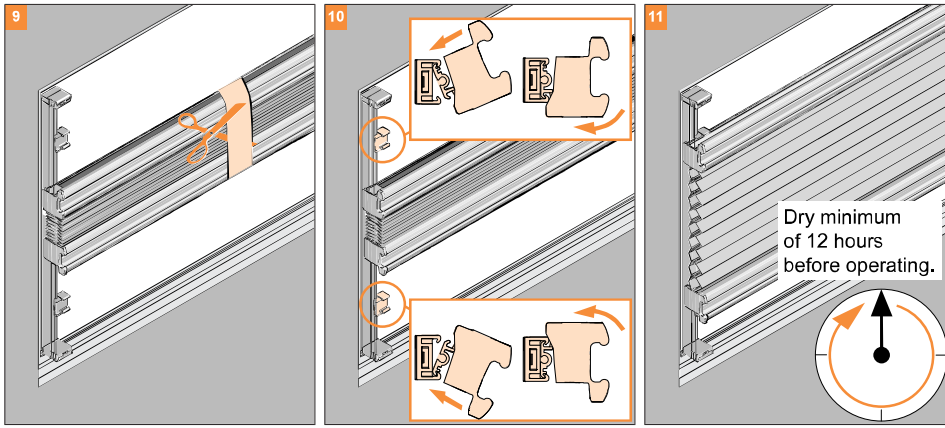

Luxaflex® Tru-Fit® Glide Fitting Guide / CrosbyBlinds

[Installation and user manuals]

[BB24-a3 3.1 TruFit® Glide #670]

in mm						
≤ 800	2	4	1	1	4	1
801-1500	2	4	1	1	4	1
1501-2200	2	4	1	1	4	1

Model
BB24-a3
3.1
TruFit® Glide